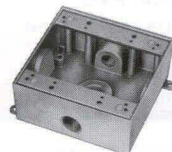

**Right Side Opening**

Hub Size	Catalog No.	Catalog No.
1/2" 3/4" 1"	DALR-1-CG	
	DALR-2-CG	
	DALR-3-CG	

**T-Style**

Hub Size	Catalog No.	Catalog No.
V 3/4" 1"	DAT-1-CG	
	DAT-2-CG	
	DAT-3-CG	

**Service Entrance Bodies**

**Back Opening**

Hub Size	Catalog No.	Catalog No.
V 3/4" 1"	DASLB-1	
	DASLB-2	
	DASLB-3	

**Boxes**

**Single Gang** - with mounting lugs, two plugs and ground screw

Catalog No.      Hub Size      Color      Outlets

**Three Outlets**

DIH3-1-LM	1/2"	Silver	Top	1
DIH3-1-LM-BR	1/2"	Bronze	Bottom	1
DIH3-1-LM-WH	1/2"	White	Back	1
DIH3-2-LM	3/4"	Silver	Total	3

**Four Outlets**

DIH4-2-LM	1/2"	Silver	Top	2
DIH4-1-LM-BR	1/2"	Bronze	Bottom	1
DIH4-1-LM-WH	1/2"	White	Back	1
DIH4-2-LM	3/4"	Silver	Total	4

**Five Outlets**

DIH5-1-LM	1/2"	Silver	Top	2
DIH5-2-LM	3/4"	Silver	Bottom	2
			Back	1
			Total	5

**Two Gang** - with mounting lugs, two plugs and ground screw

**Three Outlets**

D2IH3-1	1/2"	Silver	Top	1
			Bottom	1
			Back	1
			Total	3