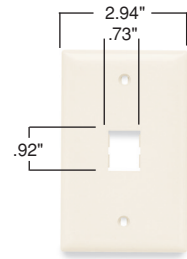

Commercial Network Wiring TradeMaster® DataCom & Innovate™ Wall Plates

Smooth, polished look fits any decor and matches TradeMaster wiring device wall plates. Ideal for any commercial installation where appearance is especially important. And a perfect match for P&S Innovate™ jacks.

Better coverage, with an extra 3/16" more width and height than standard plates to reduce time-consuming drywall rework.

Flexible modular design accepts any combination of P&S Innovate jack modules for fast, easy configuration.

Virtually unbreakable construction features patent-pending reinforcing ribs for enhanced rigidity.

TPD1-LA

Catalog Number	Description	Color	Catalog Number	Description	Color
TradeMaster DataCom Wall Plates					
TPD1-GRY TPD1-I TPD1-LA TPD1-W	1-port wall plate, single gang	Gray Ivory Light Almond White	TPD4-GRY TPD4-I TPD4-LA TPD4-W	4-port wall plate, single gang	Gray Ivory Light Almond White
TPD2-GRY TPD2-I TPD2-LA TPD2-W	2-port wall plate, single gang	Gray Ivory Light Almond White	TPD6-GRY TPD6-I TPD6-LA TPD6-W	6-port wall plate, single gang	Gray Ivory Light Almond White
TPD3-GRY TPD3-I TPD3-LA TPD3-W	3-port wall plate, single gang	Gray Ivory Light Almond White	TPD9-GRY TPD9-I TPD9-LA TPD9-W	9-port wall plate, double gang	Gray Ivory Light Almond White

APPLICATION TIP

The perfect match for TradeMaster wiring device wall plates.