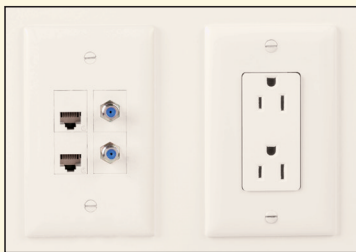

Virtually unbreakable construction features patent-pending reinforcing ribs for enhanced rigidity.

TPD1-LA

TPD9-LA

PSF1

PSF62

PSF82

Catalog Number	Description	Color	Catalog Number	Description	Color
TradeMaster DataCom Wall Plates					
TPD1-GRY TPD1-I TPD1-LA TPD1-W	1-port wall plate, single gang	Gray Ivory Light Almond White	TPD4-GRY TPD4-I TPD4-LA TPD4-W	4-port wall plate, single gang	Gray Ivory Light Almond White
TPD2-GRY TPD2-I TPD2-LA TPD2-W	2-port wall plate, single gang	Gray Ivory Light Almond White	TPD6-GRY TPD6-I TPD6-LA TPD6-W	6-port wall plate, single gang	Gray Ivory Light Almond White
TPD3-GRY TPD3-I TPD3-LA TPD3-W	3-port wall plate, single gang	Gray Ivory Light Almond White	TPD9-GRY TPD9-I TPD9-LA TPD9-W	9-port wall plate, double gang	Gray Ivory Light Almond White

APPLICATION TIP

The perfect match for TradeMaster wiring device wall plates.

Looking to specify network wiring devices that are 100 percent aesthetically compatible with your other wiring devices? Now you can, with the TradeMaster line. The same colors. The same finishes. The same sophisticated contours. The same dimensions. And because TradeMaster power wiring wall plates are available in a full range of colors and types, you don't have to compromise anywhere appearance is important.