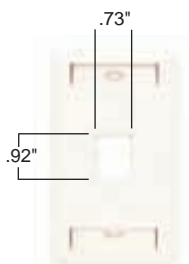

Recessed labeling provides easy identification for both installer and user. Helps meet TIA/EIA-606 labeling standard. Labels and protective clear covers (both included) hide mounting screw heads for a clean, fully finished look.

PSF6-OW

Jack modules snap in from the front to make installation fast and simple. Remove jacks from the front without removing the plate for easy reconfiguration.

Provides firm and safe surface for completing terminations. Helps ensure perfect terminations every time.

Fits standard single gang electrical boxes for economical flush-mount application — no special cable boxes required.

Rugged ABS construction for durability. Rated UL 94 V-0.

Dual-style mounting screws for use with either slotted or Phillips™ screwdrivers.

Find jack modules on pages 28-29.

Single and Double Gang Innovate™ Wall Plates

Choose from plates supporting one, two, three, four, six, or eight jack modules. Available in both Off White and our exclusive Light Almond — the perfect match for today's hottest decorated interiors.

Catalog Number	Description	Color	Package	Carton
PSF1-LA PSF1-OW	1-port wall plate single gang	Light Almond Off White	1	10
PSF2-LA PSF2-OW	2-port wall plate single gang	Light Almond Off White	1	10
PSF3-LA PSF3-OW	3-port wall plate single gang	Light Almond Off White	1	10
PSF4-LA PSF4-OW	4-port wall plate single gang	Light Almond Off White	1	10
PSF6-LA PSF6-OW	6-port wall plate single gang	Light Almond Off White	1	10
PSF62-LA PSF62-OW	6-port wall plate double gang	Light Almond Off White	1	10
PSF82-LA PSF82-OW	8-port wall plate double gang	Light Almond Off White	1	10

PSF1