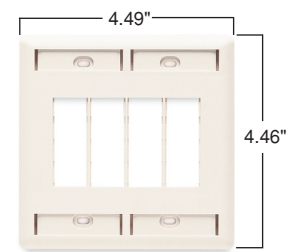

Virtually unbreakable construction features patent-pending reinforcing ribs for enhanced rigidity.

TPD1-LA

TPD9-LA

PSF1

PSF62

PSF82

Catalog Number	Description	Color	Catalog Number	Description	Color
TradeMaster DataCom Wall Plates					
TPD1-GRY TPD1-I TPD1-LA TPD1-W	1-port wall plate, single gang	Gray Ivory Light Almond White	TPD4-GRY TPD4-I TPD4-LA TPD4-W	4-port wall plate, single gang	Gray Ivory Light Almond White
TPD2-GRY TPD2-I TPD2-LA TPD2-W	2-port wall plate, single gang	Gray Ivory Light Almond White	TPD6-GRY TPD6-I TPD6-LA TPD6-W	6-port wall plate, single gang	Gray Ivory Light Almond White
TPD3-GRY TPD3-I TPD3-LA TPD3-W	3-port wall plate, single gang	Gray Ivory Light Almond White	TPD9-GRY TPD9-I TPD9-LA TPD9-W	9-port wall plate, double gang	Gray Ivory Light Almond White