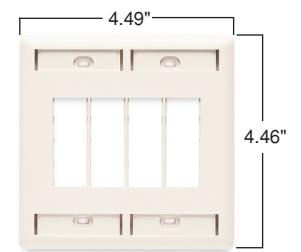

Virtually unbreakable construction features patent-pending reinforcing ribs for enhanced rigidity.

TPD1-LA

TPD9-LA

PSF1

PSF62

PSF82

Catalog Number	Description	Color	Catalog Number	Description	Color
TradeMaster DataCom Wall Plates					
TPD1-GRY TPD1-I TPD1-LA TPD1-W	1-port wall plate, single gang	Gray Ivory Light Almond White	TPD4-GRY TPD4-I TPD4-LA TPD4-W	4-port wall plate, single gang	Gray Ivory Light Almond White
TPD2-GRY TPD2-I TPD2-LA TPD2-W	2-port wall plate, single gang	Gray Ivory Light Almond White	TPD6-GRY TPD6-I TPD6-LA TPD6-W	6-port wall plate, single gang	Gray Ivory Light Almond White
TPD3-GRY TPD3-I TPD3-LA TPD3-W	3-port wall plate, single gang	Gray Ivory Light Almond White	TPD9-GRY TPD9-I TPD9-LA TPD9-W	9-port wall plate, double gang	Gray Ivory Light Almond White

APPLICATION TIP

The perfect match for TradeMaster wiring device wall plates.

Looking to specify network wiring devices that are 100 percent aesthetically compatible with your other wiring devices? Now you can, with the TradeMaster line. The same colors. The same finishes. The same sophisticated contours. The same dimensions. And because TradeMaster power wiring wall plates are available in a full range of colors and types, you don't have to compromise anywhere appearance is important.