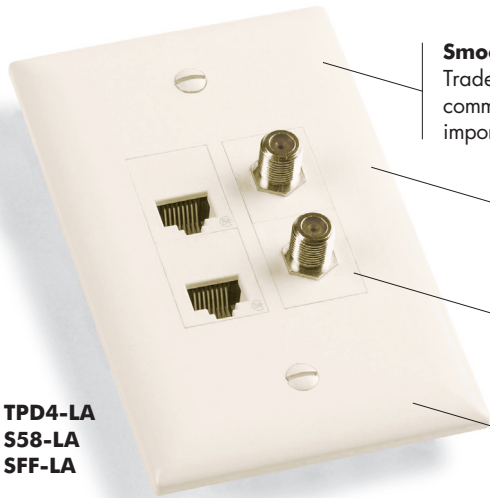

Recessed labeling provides easy identification for both installer and user. Helps meet TIA/EIA-606 labeling standard. Labels and protective clear covers (both included) hide mounting screw heads for a clean, fully finished look.

PSF62

PSF82

PSF1

PSF2

PSF3

PSF4

PSF6

Commercial Network Wiring TradeMaster® DataCom & Innovate™ Wall Plates

TPD4-LA
S58-LA
SFF-LA

Smooth, polished look fits any decor and matches TradeMaster wiring device wall plates. Ideal for any commercial installation where appearance is especially important. And a perfect match for P&S Innovate™ jacks.

Better coverage, with an extra 3/16" more width and height than standard plates to reduce time-consuming drywall rework.

Flexible modular design accepts any combination of P&S Innovate jack modules for fast, easy configuration.