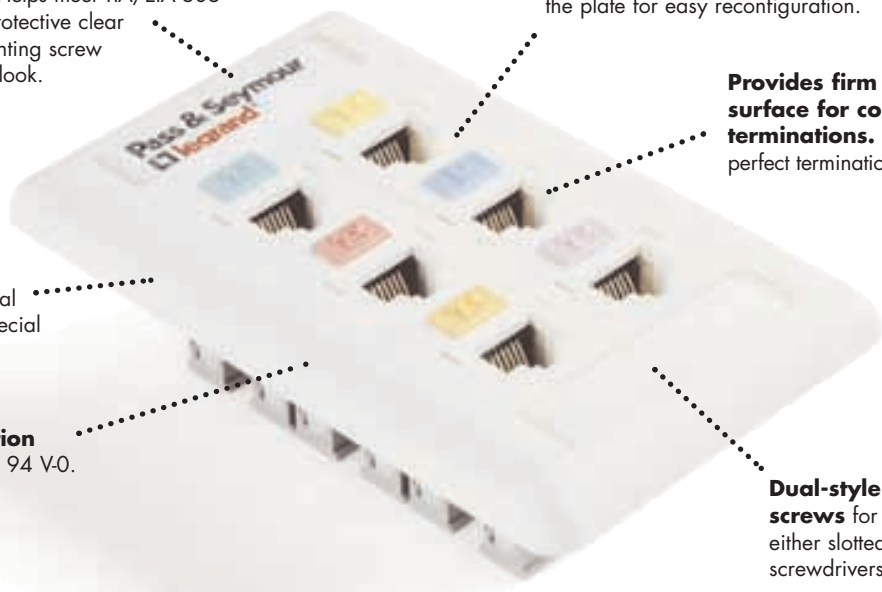

Recessed labeling provides easy identification for both installer and user. Helps meet TIA/EIA-606 labeling standard. Labels and protective clear covers (both included) hide mounting screw heads for a clean, fully finished look.

PSF6-OW

Jack modules snap in from the front to make installation fast and simple. Remove jacks from the front without removing the plate for easy reconfiguration.

Provides firm and safe surface for completing terminations. Helps ensure perfect terminations every time.

Fits standard single gang electrical boxes for economical flush-mount application — no special cable boxes required.

Rugged ABS construction for durability. Rated UL 94 V-0.

Dual-style mounting screws for use with either slotted or Phillips™ screwdrivers.

TPD4-LA
S58-LA
SFF-LA

Smooth, polished look fits any decor and matches TradeMaster wiring device wall plates. Ideal for any commercial installation where appearance is especially important. And a perfect match for P&S Innovate™ jacks.