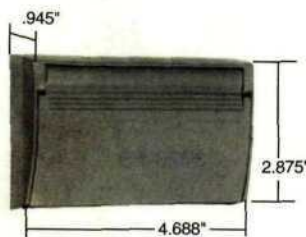

## Thermoplastic Covers

**3780 Series**

**3726 Series**
**Features**

- Broadest line in the industry.
- Gray, beige, & colonial white (cream) supplied with black gasket.
- White supplied with white gasket.

Catalog Number	Description	Gasket Thickness	3rd Party Compliance	
			UL UL514	CS C22.2 42M
<b>Self-Closing Flip Lids</b>				
 <b>3780-SC</b>	Duplex, Gray with Black Gasket	3/32"	•	•
 <b>3780-SCCW</b>	Duplex, Colonial White with White Gasket	3/32"	•	•
 <b>3780-SCWH</b>	Duplex, White with White Gasket	3/32"	•	•
 <b>3780-SCBG</b>	Duplex, Beige with Black Gasket	3/32"	•	•
 <b>3780-SCCWT</b>	Duplex, Colonial White with Black Gasket	3/8"	•	•
 <b>3726-SC</b>	Decorator or GFCI, Gray with Black Gasket	3/32"	•	•
 <b>3726-SCBG</b>	Decorator or GFCI, Beige with Black Gasket	3/32"	•	•
 <b>3726-SCCW</b>	Decorator or GFCI, Colonial White with Black Gasket	3/32"	•	•
 <b>3726-SCWH</b>	Decorator or GFCI, White with White Gasket	3/32"	•	•