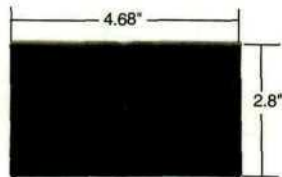

Weatherproof Covers, Plates & Boxes

Thermoplastic Covers

3780 Series