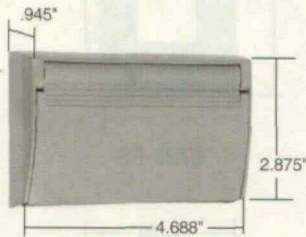

3726 Series

Features

- Broadest line in the industry.
- Gray, beige, & colonial white (cream) supplied with black gasket.
- White supplied with white gasket.

Catalog Number	Description	Gasket Thickness	3rd Party Compliance	
			UL514	C22.2 42M
Self-Closing Flip Lids				
3780-SC	Duplex, Gray with Black Gasket	3/32"	•	•
3780-SCCW	Duplex, Colonial White with White Gasket	3/32"	•	•
3780-SCWH	Duplex, White with White Gasket	3/32"	•	•
3780-SCBG	Duplex, Beige with Black Gasket	3/32"	•	•
3780-SCCWT	Duplex, Colonial White with Black Gasket	3/8"	•	•
3726-SC	Decorator or GFCI, Gray with Black Gasket	3/32"	•	•
3726-SCBG	Decorator or GFCI, Beige with Black Gasket	3/32"	•	•
3726-SCCW	Decorator or GFCI, Colonial White with Black Gasket	3/32"	•	•
3726-SCWH	Decorator or GFCI, White with White Gasket	3/32"	•	•

Outdoor Assemblies & Special Covers For Mobile Homes, Manufactured & Modular Housing & RV Use - Horizontal or Vertical Installation - Self-Closing Flip Lids

3780-SCFBX	3232 Duplex Receptacle, Gasket and Flanged Box, Gray with Black Gasket	3/32"	•	
3780-SCFBXCW	3232 Duplex Receptacle, Gasket and Flanged Box, Colonial White with Black Gasket	3/32"	•	
3780-SCFBXWH	3232 Duplex Receptacle, Gasket and Flanged Box, White with White Gasket	3/32"	•	
3780-SCMH	3232 Duplex Receptacle and Gasket, Gray with Black Gasket	3/32"	•	
3780-SCMHCW	3232 Duplex Receptacle and Gasket, Colonial White with Black Gasket	3/32"	•	
3780-SCMHBG	3232 Duplex Receptacle and Gasket, Beige with Black Gasket	3/32"	•