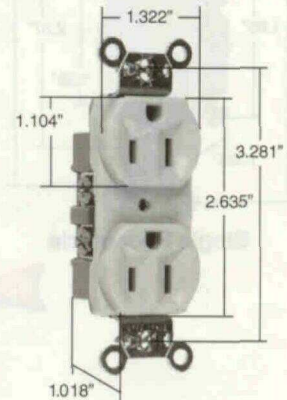

Straight Blade Devices Commercial Receptacles Specification Grade

Pass & Seymour
legrand

2 Pole, 3 Wire Grounded 15 & 20A, 125V

Features

- All thermoplastic body construction.
- Impact-resistant nylon face.
- One-piece triple-wipe brass power contact.
- Available with side wiring only & side & back wire models capable of accepting #14 - #10 AWG copper or copper-clad wire.
- Terminal compartments isolated from each other for positive conductor containment.
- Automatic grounding clip assures grounding to metallic boxes.
- Easily accessible break off tabs to facilitate split circuit wiring.
- Plated steel strap for corrosion resistance.
- Combination phillips/slotted head screws backed out for ease of installation.

Catalog Number	Rating		Color	NEMA Config. No.	3rd Party Compliance	
	A.	V.			UL	CS
					UL498	C22.2 42M
Duplex Receptacles Side Wire						
CR15-I	15	125	Ivory	5-15R	•	•
CR15-W	15	125	White	5-15R	•	•
CR15	15	125	Brown	5-15R	•	•
CR15-GRY	15	125	Gray	5-15R	•	•
CR15-LA	15	125	Lt. Almond	5-15R	•	•
CR20-I	20	125	Ivory	5-20R	•	•
CR20-W	20	125	White	5-20R	•	•
CR20	20	125	Brown	5-20R	•	•
CR20-GRY	20	125	Gray	5-20R	•	•
CR20-LA	20	125	Lt. Almond	5-20R	•	•
CR20-BK	20	125	Black - 100 Pk Bulk	5-20R	•	•

CR/BR Series

Duplex Receptacles Back & Side Wire						
BR15-I	15	125	Ivory	5-15R	•	•
BR15-W	15	125	White	5-15R	•	•
BR15	15	125	Brown	5-15R	•	•
BR15-GRY	15	125	Gray	5-15R	•	•
BR15-LA	15	125	Lt. Almond	5-15R	•	•
BR20-I	20	125	Ivory	5-20R	•	•
BR20-W	20	125	White	5-20R	•	•
BR20	20	125	Brown	5-20R	•	•
BR20-GRY	20	125	Gray	5-20R	•	•
BR20-LA	20	125	Lt. Almond	5-20R	•	•