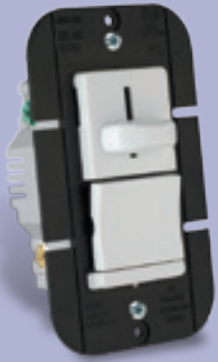

## \*COLOR DESIGNATION

<b>W</b>	White
<b>LA</b>	Light Almond
<b>I</b>	Ivory
<b>BK</b>	Black
<b>-</b>	Brown

PART NO.	DESCRIPTION	COLOR	RATING
LS1000*	<b>Incandescent</b> Single Pole, Non-Preset	Black, Brown, Ivory, Light Almond, White	120V, 1000W
LS1000P*	<b>Incandescent</b> Single Pole, Preset		
LS1003P*	<b>Incandescent</b> 3-Way, Preset		
LS600*	<b>Incandescent</b> Single Pole, Non-Preset	Black, Brown, Ivory, Light Almond, White	120V, 600W
LS600LWV	<b>Incandescent</b> Lighted, Single Pole, Non-Preset	White	
LS600P*	<b>Incandescent</b> Single Pole, Preset	Black, Brown, Ivory, Light Almond, White	
LS603P*	<b>Incandescent</b> 3-Way, Preset		
LS603PLWV	<b>Incandescent</b> Lighted, 3-Way, Preset	White	
LSCL450*	<b>CFL/LED/Incandescent</b> Single Pole, Non-Preset	Black, Brown, Ivory, Light Almond, White	120VAC, 450W, CFL/LED; 700W Incandescent
LSCL453P*	<b>CFL/LED/Incandescent</b> 3-Way, Preset		
LSCLDC163P*	<b>CFL/LED/Incandescent</b> Single Pole/3-Way, Preset, Dimmer with Single Pole/3-Way, 3-Speed De-hummer Fan Control	Black, Brown, Ivory, Light Almond, White	1.6A, (Fan Control); 120VAC, 150W CFL/LED; 300W Incandescent (Dimmer)
LSLV600*	<b>Magnetic Low Voltage</b> Single Pole, Non-Preset	Black, Brown, Ivory, Light Almond, White	120V, 600VA
LSLV600P*	<b>Magnetic Low Voltage</b> Single Pole, Preset		
LSLV603P*	<b>Magnetic Low Voltage</b> 3-Way, Preset		
LSDC16V*	<b>Fan Speed Control</b> 3-Speed De-hummer Fan Speed Control, Non-Preset with Single Pole Incandescent Dimmer	Brown, Ivory, Light Almond, White	1.6A, (Fan Control); 120V; 300W Incandescent (Dimmer)
LSDC16PV*	<b>Fan Speed Control</b> 3-Speed De-hummer Fan Speed Control, Preset with Single Pole Incandescent Dimmer	Brown, Black	
LSDH16V*	<b>Fan Speed Control</b> 4-Speed De-hummer, Non-Preset	Black, Brown, Ivory, Light Almond, White	1.6A
LSSC5*	<b>Fan Speed Control</b> Single Pole with Adjustable Trim, Non-Preset		5A
LSSC5P*	<b>Fan Speed Control</b> Single Pole with Adjustable Trim, Preset		