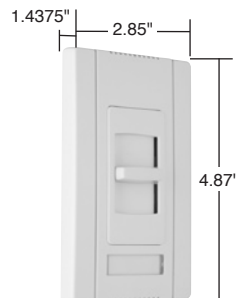

Pass & Seymour

Commercial Dimmers & Fan Speed Controls Titan™ Series Fan Speed Controls

CDSC6W
Narrow

Features

- Field configurable wall plate system.
- Labeling system.
- Shipped with protective film.
- Rugged construction.
- Simple to plan the rough-in.
- Available in single pole slide-to-OFF models.
- Attractive European styling.
- Eye-catching packaging.
- Exclusive adaptor kit to install other Decorator opening devices under the Titan™ wall plate system. (See Page N-29.)
- Available in both continuously variable and de-hummer styles.
- Blank center plate included.

Catalog Number	Description	Ratings	Narrow or Wide	Color
Fan Speed Controls				
CDSC6I CDSC6W CDSC6 CDSC6GRY CDSC6BK CDSC6LA	Continuously Variable Speed Fan Speed Control	120V, 6A	Narrow	Ivory White Brown Gray Black Light Almond
CDSC12I CDSC12W CDSC12 CDSC12GRY CDSC12BK CDSC12LA	Continuously Variable Speed Fan Speed Control	120V, 12A	Wide	Ivory White Brown Gray Black Light Almond
CDDH16I CDDH16W CDDH16 CDDH16GRY CDDH16BK CDDH16LA	De-Hummer, 4 Speed Low/Low-Mid/High-Mid/High Fan Speed Control	120V, 1.6A	Narrow	Ivory White Brown Gray Black Light Almond